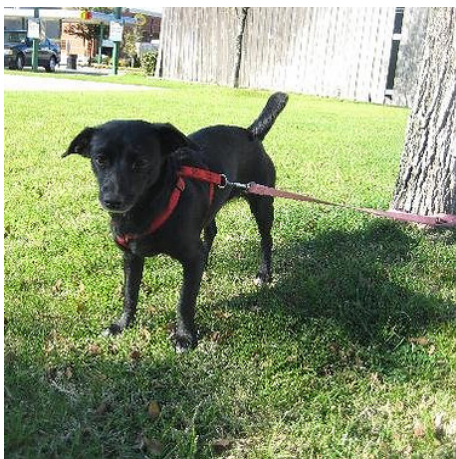

# MAPLE

Small • Young • Female • Dog  
Dachshund / Terrier / Mixed, Black  
Born 11-07

Good with dogs   Good with kids   Up-to-date

Little Maple was found running on Maple Street. She was trying to look like she knew where she was going, but our shelter staff could tell she was lost. So, they managed to catch her and named her Maple, in honor of autumn coming upon us and also the street she was on.

Maple is just as sweet as they come too. She's a small dog, great size for an apartment as well as a house. She's young, so she still has some highly playful and energetic days ahead of her. She'll need an owner who has time to house train her and give her exercise and attention. She gets along with all the dogs in the shelter and enjoys running after tossed balls and frisbees.