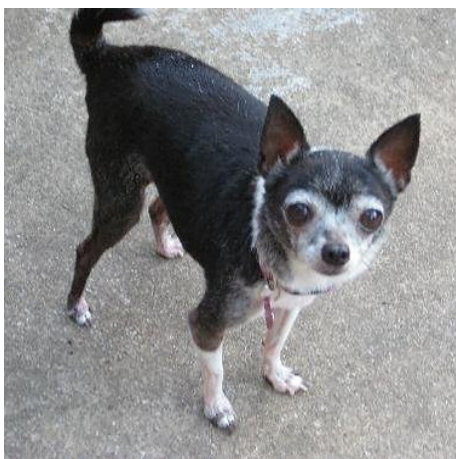

SWEET GAL

Small • Senior • Female • Dog
Chihuahua, Black with White
Born 1998

Good with cats Good with dogs Up-to-date

Hello there! A female really doesn't discuss her age now, does she?! This Sweet Gal was found running, running with all her heart, south on a northbound road! Things looked bad for her but she had an Earth Angel who helped her get out of trouble. Sweet Gal was running finally stopped in a yard, in a safe place, and panting, panting, panting, she let herself get caught.

Since getting caught, Sweet Gal got a nice little pedicure and spa bath and she acted perfectly during these two events. Snarling and snappy are not things this Sweet Gal does at all, oh no! Now, she smells like a dream and her fur is soft like velvet. Sweet Gal gets excited when it's dinner time, she wags her tail easily, and, well, doesn't yap any either! She loves pets and to sit in your lap. At a tiny 4.8 lbs, Sweet Gal feels like a feather in your lap. She's a pleasure to be around. And don't think for one minute that Sweet Gal is ready to leave earth any time soon. A