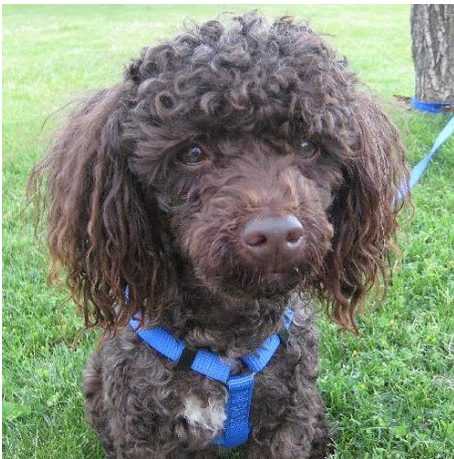

PICHON

Small • Adult • Male • Dog
Poodle (Miniature), Brown/Chocolate
Born 2003

Good with dogs Good with kids Up-to-date

Pichon, the French Poodle, is like a fine wine from France. Wonderful to have and wonderful to enjoy. Pichon came from outside of Dallas (but not France!) and was found roaming around the streets. He was picked up by Animal Control and now is lucky enough to be at our shelter. But he still needs more luck to find a wonderful home. Pichon is sweet and friendly. He's a lovely chocolate color, ever so light, and he's a miniature poodle. He likes being petted and gets along with the other small dogs at the shelter. His age shouldn't go against him, like a fine wine, he's getting better with time!