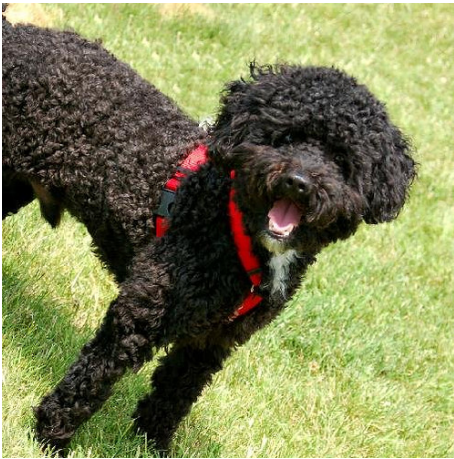

BIJOU

Small • Adult • Male • Dog
Poodle (Miniature), Black with White
Born 2006

Good with dogs Good with kids Up-to-date

Bijou's life was flashing in front of his eyes as he was running across some very busy streets in Dallas. During rush hour. He got hit! Good thing for him there were people who helped him. He went to the e-vet and luckily was not hurt. Well, maybe his pride some. Now, at the shelter, he's doing much better. Bijou, a miniature poodle, is a soft and sweet dog. He likes to play with the other puppies in the shelter and the dogs his size.