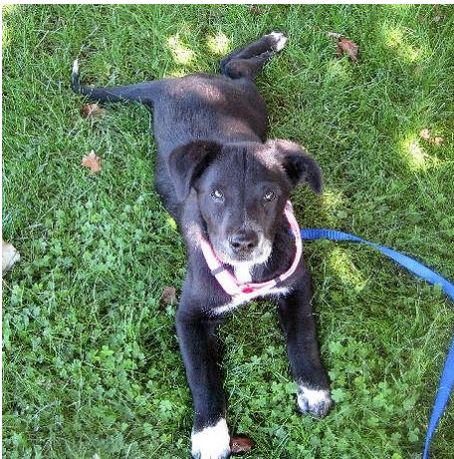

EMILY

Medium • Baby • Female • Dog
Labrador Retriever / Mixed, Black with White
Born 08/2008

Good with dogs Up-to-date

Emily was found wandering the streets - and she's such a young dog, that was no place to be. We were able to bring her into our shelter, so now she is safe. She still needs a loving, responsible family. One that will help her with her potty training and getting through the young dog months. But, she's such a sweet, and cute dog. She loves walking, being petted, and snuggling too. Emily has a cute white flash on her chest and white tips on her paws.