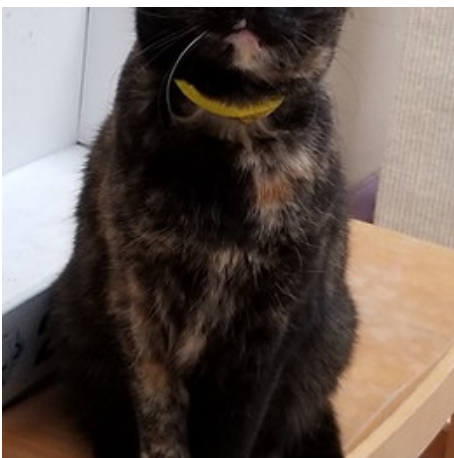

# SOPHIE

Small • Adult • Female • Cat  
Domestic Short Hair, Tortoiseshell  
Born 6/2/16

Good with cats   Good with kids   Housetrained   Up-to-date

Ms. Sophie was found living outside. The family who found her wanted to keep her but she did test positive for FELV and they do have other cats. Since she is Feline Leukemia positive she can get adopted to a home that has a Feline Leukemia cat or no other cats. Her favorite time is laying in laps and getting tons of love. Come and meet Ms. Sophie so she can steal your heart away.